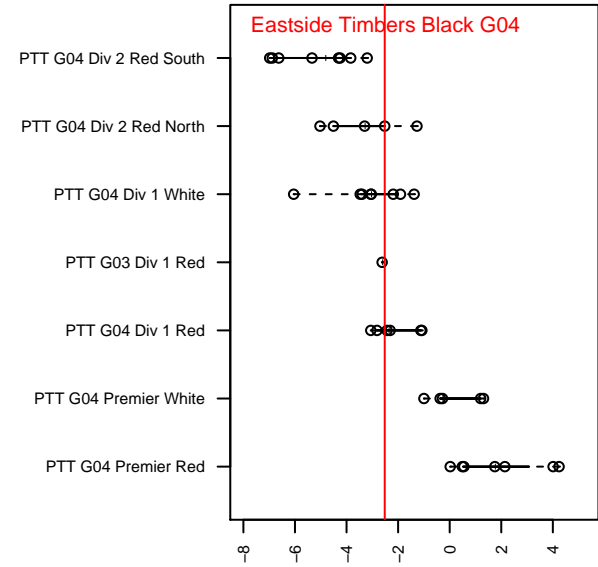

**attack and defense rating
relative to others at age
and all opponents in last 13 months**