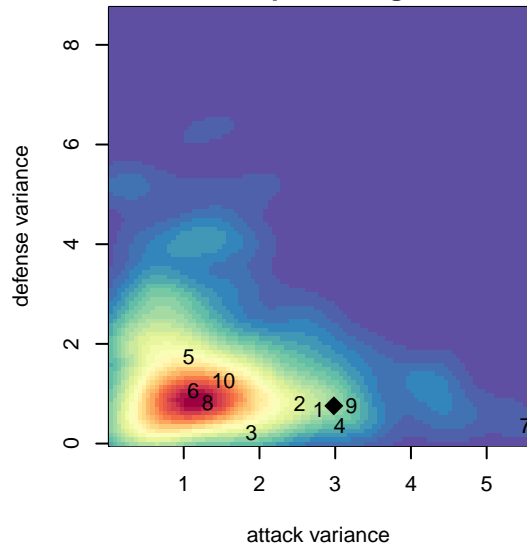

Eastside Timbers Black G04

Eastside Timbers
 Gresham, OR
 G04 total strength=1103
 attack=2.72 defense=3
 fall league = PTT G04 Div 2 Red North
 notes= Rosenborg

alt names used:
 EASTSIDE TIMBER'S 04 BLACK (OR)
 EST 04G Black
 EST 04G Black
 ET 04 Black

Venues played:
 2017 Beaverton Cup U14 Silver
 2017 Oswego Nike Cup Silver U14
 2017 PTT G04 Division 2 Red North
 2017 OYS Founders Cup G04

**attack and defense variance (black dot)
relative to other teams
and top 10 in region**