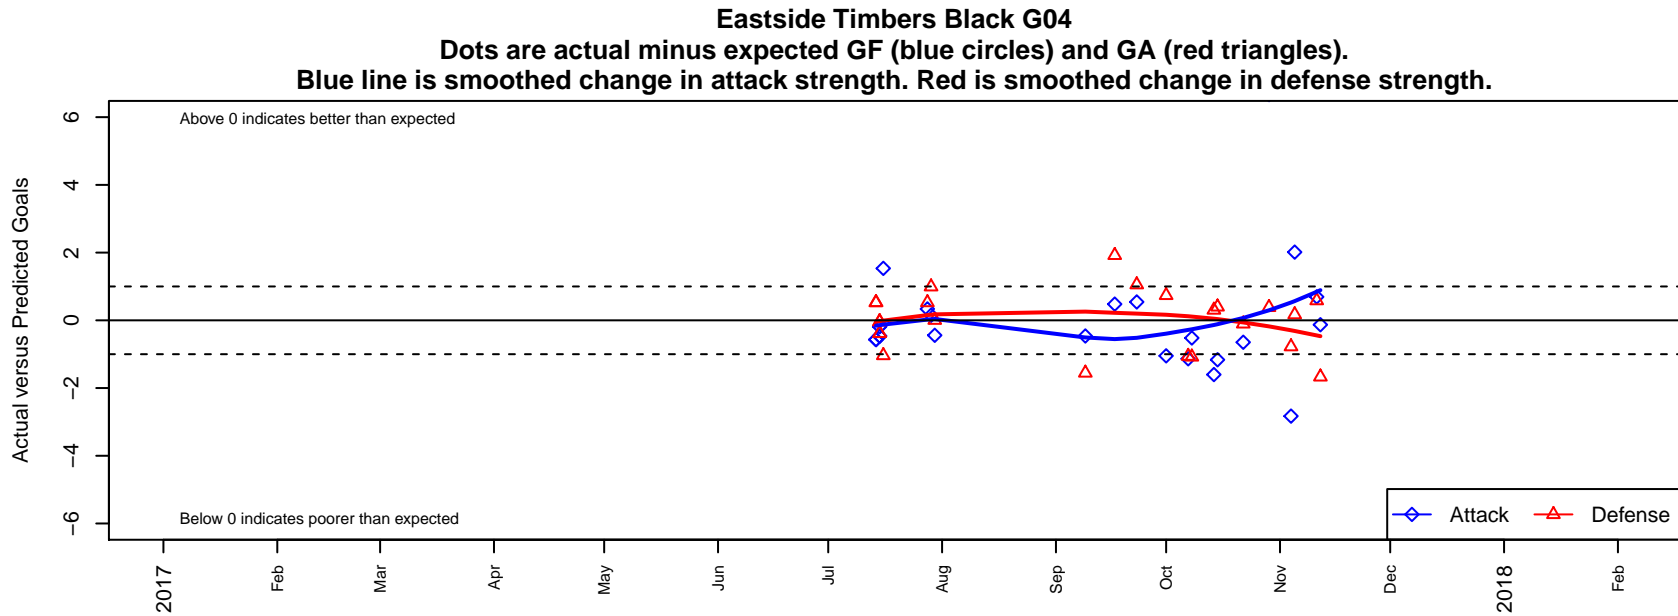

Eastside Timbers Black G04

Eastside Timbers
 Gresham, OR
 G04 total strength=1103
 attack=2.72 defense=3
 fall league = PTT G04 Div 2 Red North
 notes= Rosenborg

alt names used:
 EASTSIDE TIMBER'S 04 BLACK (OR)
 EST 04G Black
 EST 04G Black
 ET 04 Black

Venues played:
 2017 Beaverton Cup U14 Silver
 2017 Oswego Nike Cup Silver U14
 2017 PTT G04 Division 2 Red North
 2017 OYS Founders Cup G04

**attack and defense variance (black dot)
relative to other teams
and top 10 in region**